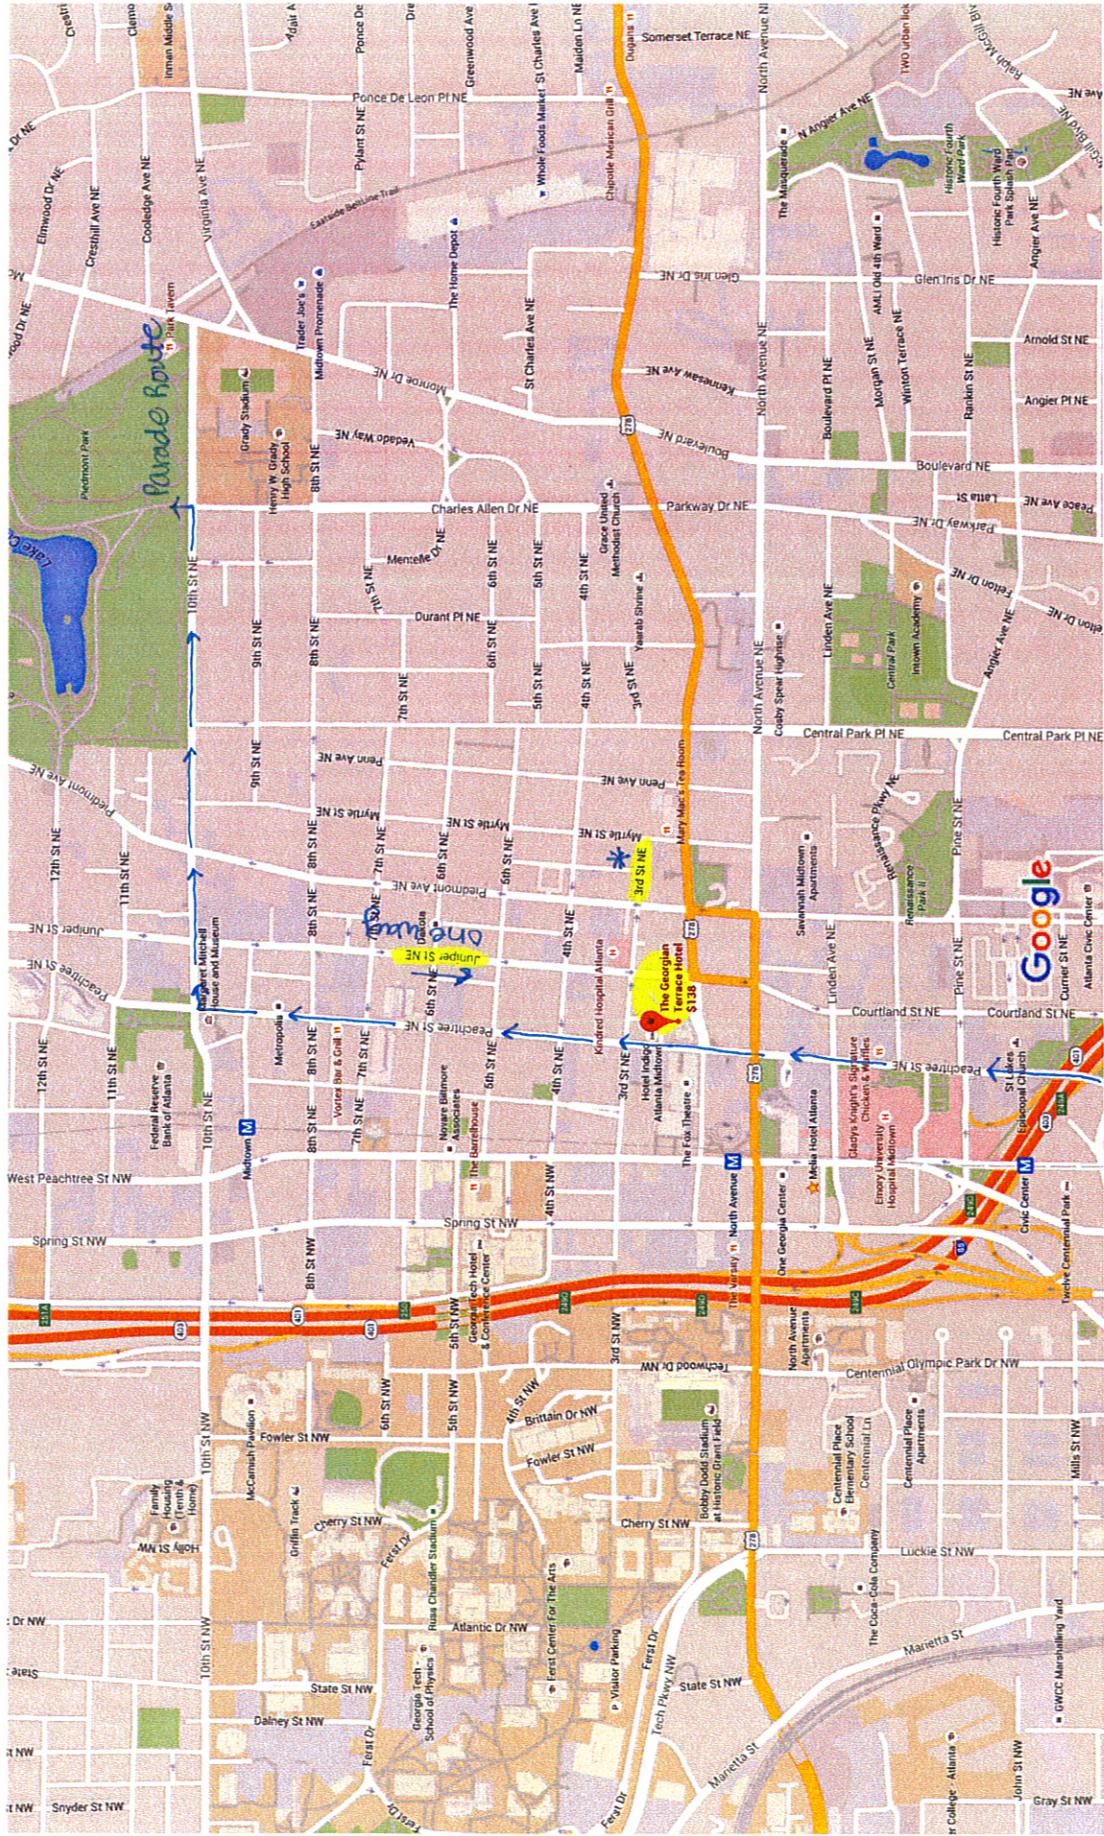

Google Maps The Georgian Terrace Hotel

Map data ©2015 Google

500 ft

* normally one way
 should be two
 way while
 Peachtree Street closed

Google Maps The Georgian Terrace Hotel